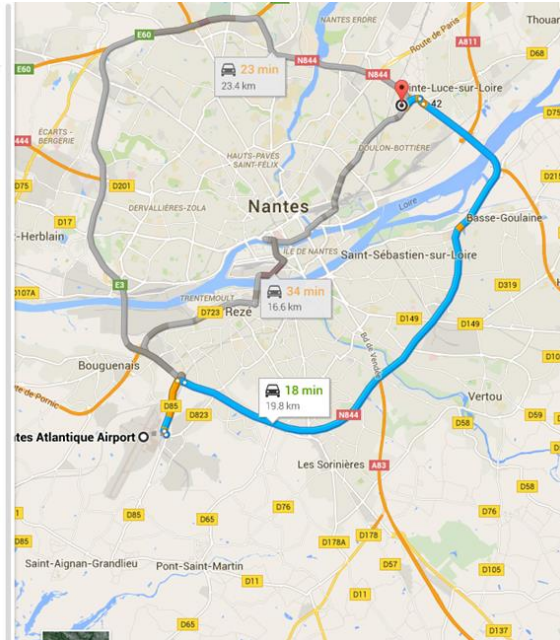

- Airport & Facility

- From Airport :
  About 20 km – 20 minutes

via N844 18 min
15 min without traffic · Show traffic 19.8 km

Nantes Atlantique Airport
44346 Bouguenais, France

- ↑ Head northwest on D85
  120 m
- 📍 At the roundabout, take the 1st exit and stay on D85
  1.5 km
- 📍 At the roundabout, take the 1st exit onto the N844 ramp to A83/Bordeaux/Poitiers/Périphérique Sud/D844
  220 m
- 👤 Merge onto N844
  17.0 km
- 📍 Take exit 42-Porte de Sainte Luce toward Porte de Sainte Luce/Nantes-Est.
  200 m
- 📍 Turn left onto Route de Sainte-Luce
  550 m
- 📍 At the roundabout, take the 1st exit onto Rue de la Haltinière
  130 m

📍 Destination will be on the right

14 Rue de la Haltinière
44300 Nantes, France